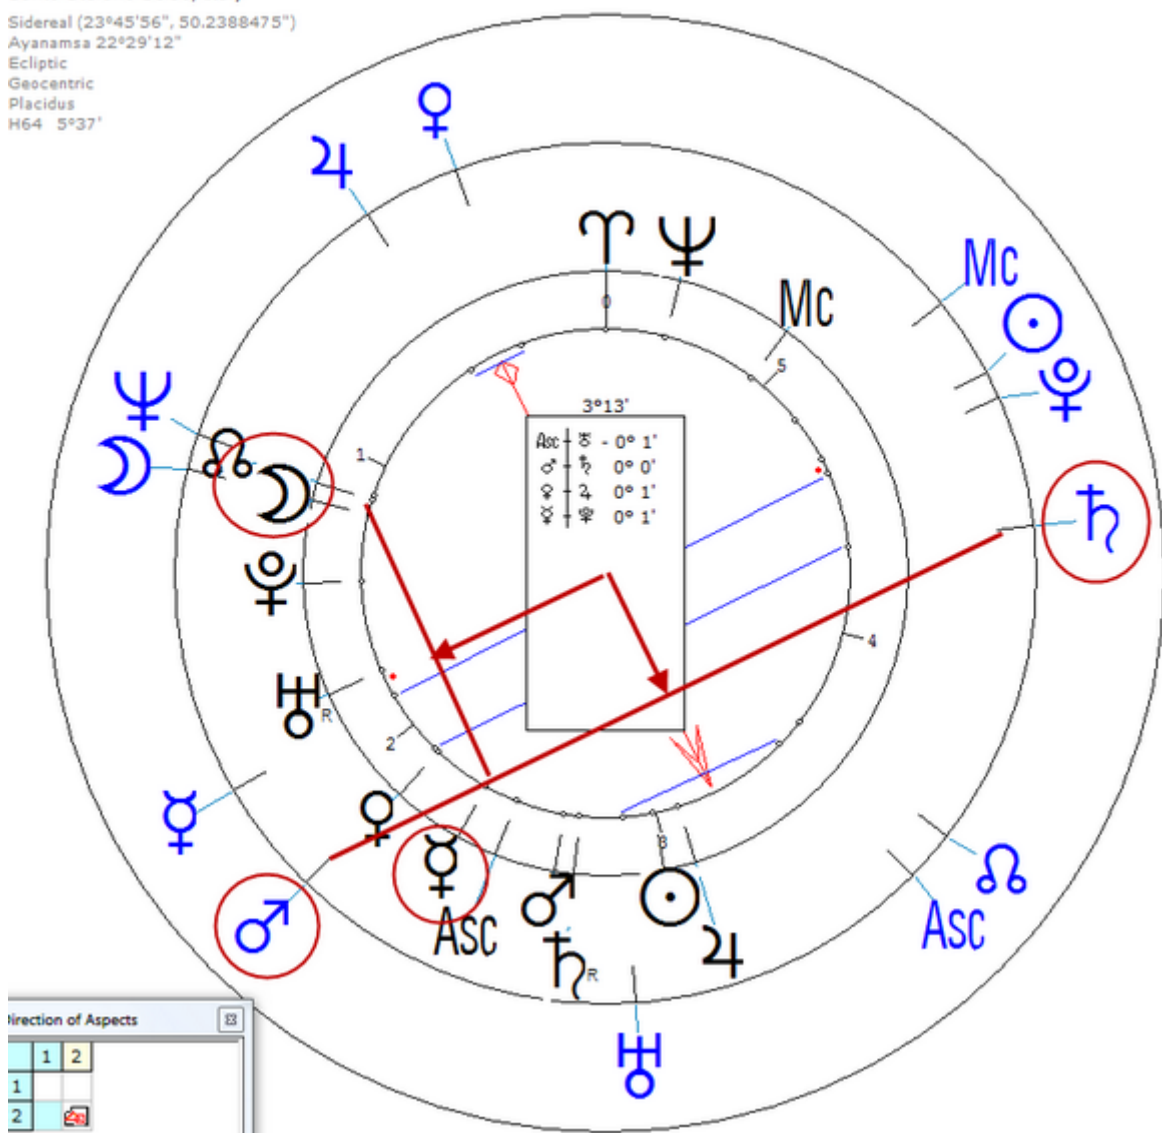

Pavese, Cesare

9 September 1908 at 06:00 (= 06:00 AM Santo Stefano Belbo, Italy, 44n43, 8e14

Italian writer, a novelist, critic and poet.

<https://www.astro.com/astro-databank/Pavese,_Cesare>

He died a suicide in a Turin hotel 8/27/1950

Progressed Lunar Return (Harmonic 64)

Lunar $\sigma/\tau = \text{D}_n/\text{Q}_n$

Pavese, Cesare
9 September 1908 Wed 6:00 (GMT+1) 44n43 8e14
Santo Stefano Belbo, Italy

Sidereal (23°45'56", 50.2388475")
Ayanamsa 22°29'12"
Ecliptic
Geocentric
Placidus
H64 5°37'